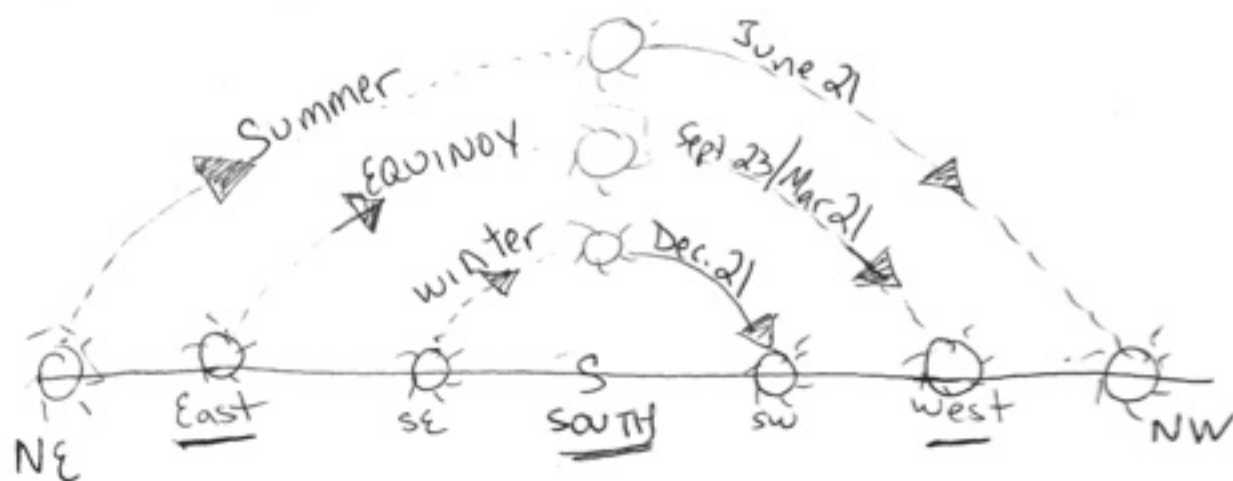

* Sun is always towards the SOUTH in NYS/USA *

<u>Equinox</u>	:	<u>Sun Rises</u>	<u>Sun Sets</u>	<u># Daylight</u>	<u>Sun @ Noon</u>
March 21		Due East	Due West	12 hours	South
Sept. 23		Exactly East	Exactly West		

<u>Winter</u>	:	<u>Sun Rises</u>	<u>Sun Sets</u>	<u># Daylight</u>	<u>Sun @ Noon</u>
Dec 21		South East	South West	less than 12 hrs	South

Sun is lowest in the sky. Shortest duration of insolation (least # hours). NYS = 9 hrs. Longest shadow.

<u>Summer</u>	:	<u>Sun Rises</u>	<u>Sun Sets</u>	<u># Daylight</u>	<u>Sun @ Noon</u>
June 21		North East	North West	More than 12 hrs	South

Sun is HIGHEST in the sky. Longest duration of insolation. Shortest shadow. (most # hours). NYS = 15 hrs.

* Sun is NEVER directly overhead in NYS/USA *

VIDEO: Sun's Path, Angle, Duration, Season, Shadows